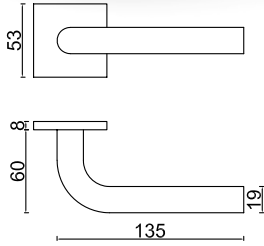

SR10 Door Handle Series

SR10SL101-BK