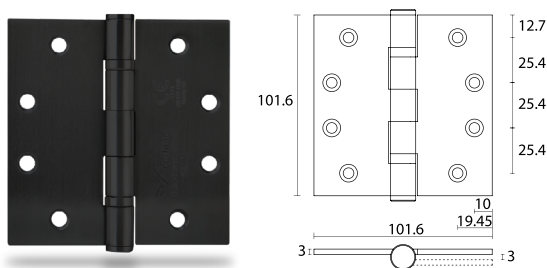

HB404030-BK

HUACI Hinge 4" x 4" x 3mm - Square Corner