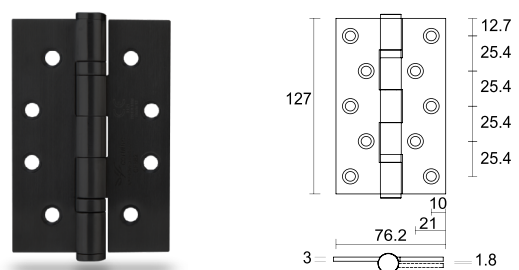

HB503030-BK

HUACI Hinge 5" x 3" x 3mm - Square Corner