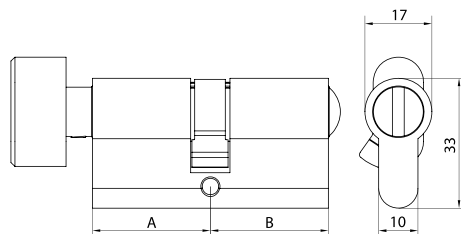

Privacy/Bathroom Cylinder

Application: Thumb-turn operated from inside and emergency release slot operated from outside.