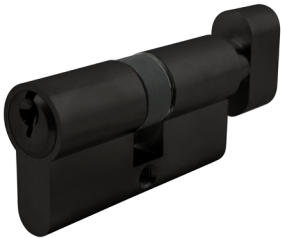

### Double Profile Cylinder

Application: Keyed operation from either side (inside or outside).

Item No.	A (30-60mm)	B (30-60mm)
ECS3030-BK	30	30
ECS3035-BK	30	35
ECS3535-BK	35	35
ECS4040-BK	40	40

\*Dimensions in mm

### Double Profile Cylinder with Thumb-turn

Application: Keyed operation from one side (outside) and thumb-turn operated from the other side (inside).

Item No.	A (30-60mm)	B (30-60mm)
ECS3030TK-BK	30	30
ECS3035TK-BK	30	35
ECS3535TK-BK	35	35
ECS4040TK-BK	40	40