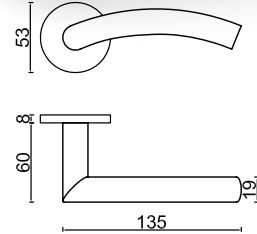

SR11SL104-BK