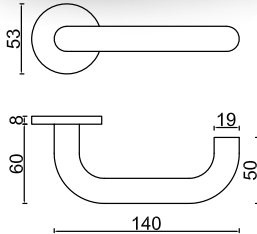

SR11SL102-BK