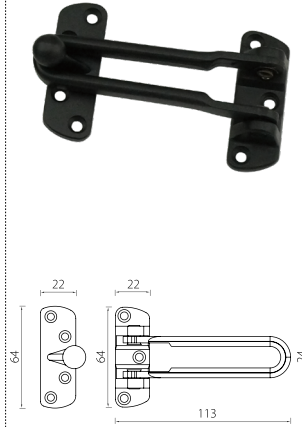

### HB403025-BK

HUACI Hinge 4" x 3" x 2.5mm - Square Corner

\* Dimensions in mm

## Accessories

Door Stop  
**DSS01-BK**

Door Stop  
**DSS02-BK**

Door Guard  
**DGZ01-BK**

Door Bolt  
**DBS01-BK**

Flush Pull  
**FHS06-BK**

Flush Pull  
**FHS04-BK**

Door Viewer  
**DVB01-BK**

### Double Profile Cylinder

Application: Keyed operation from either side (inside or outside).

Item No.	A (30-60mm)	B (30-60mm)
ECS3030-BK	30	30
ECS3035-BK	30	35
ECS3535-BK	35	35
ECS4040-BK	40	40

\*Dimensions in mm