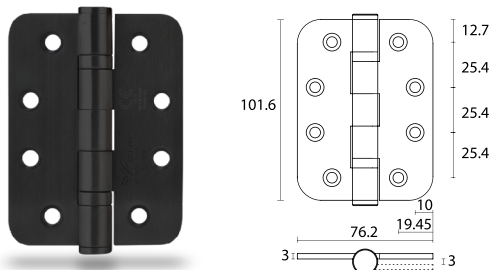

HB403030R-BK

HUACI Hinge 4" x 3" x 3mm - Radius Corner