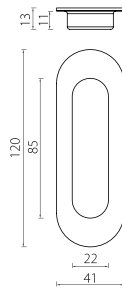

Flush Pull
FHS04-BK