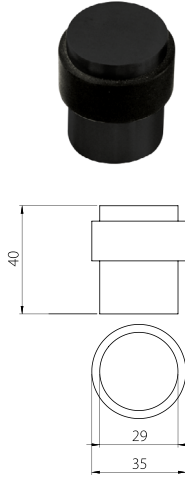

Door Stop
DSS02-BK