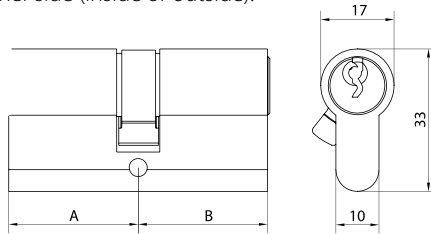

### HB403025-BK

HUACI Hinge 4" x 3" x 2.5mm - Square Corner

\* Dimensions in mm

### Double Profile Cylinder

Application: Keyed operation from either side (inside or outside).

Item No.	A (30-60mm)	B (30-60mm)
ECS3030-BK	30	30
ECS3035-BK	30	35
ECS3535-BK	35	35
ECS4040-BK	40	40

\*Dimensions in mm