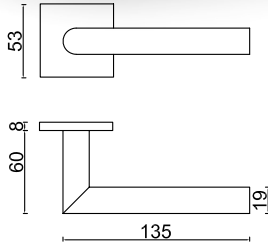

SR10SL105-BK