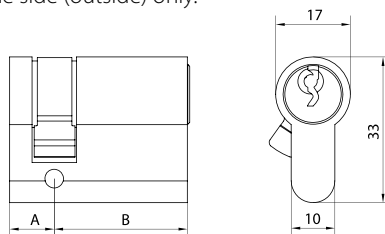

### Double Profile Cylinder

Application: Keyed operation from either side (inside or outside).

Item No.	A (30-60mm)	B (30-60mm)
ECS3030-BK	30	30
ECS3035-BK	30	35
ECS3535-BK	35	35
ECS4040-BK	40	40

\*Dimensions in mm

### Double Profile Cylinder with Thumb-turn

Application: Keyed operation from one side (outside) and thumb-turn operated from the other side (inside).

Item No.	A (30-60mm)	B (30-60mm)
ECS3030TK-BK	30	30
ECS3035TK-BK	30	35
ECS3535TK-BK	35	35
ECS4040TK-BK	40	40

\*Dimensions in mm

### Single Profile Cylinder

Application: Keyed operation from one side (outside) only.

Item No.	A	B (30-60mm)
ECS1030-BK	10	30
ECS1035-BK	10	35
ECS1040-BK	10	40
ECS1045-BK	10	45

\*Dimensions in mm