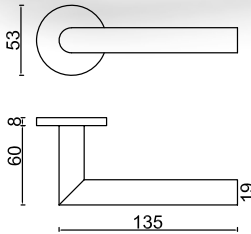

SR11SL105-BK