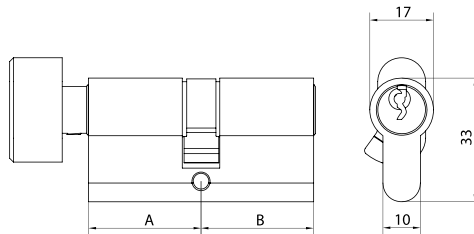

### Double Profile Cylinder

Application: Keyed operation from either side (inside or outside).

Item No.	A (30-60mm)	B (30-60mm)
ECS3030-BK	30	30
ECS3035-BK	30	35
ECS3535-BK	35	35
ECS4040-BK	40	40

\*Dimensions in mm

### Double Profile Cylinder with Thumb-turn

Application: Keyed operation from one side (outside) and thumb-turn operated from the other side (inside).

Item No.	A (30-60mm)	B (30-60mm)
ECS3030TK-BK	30	30
ECS3035TK-BK	30	35
ECS3535TK-BK	35	35
ECS4040TK-BK	40	40

\*Dimensions in mm