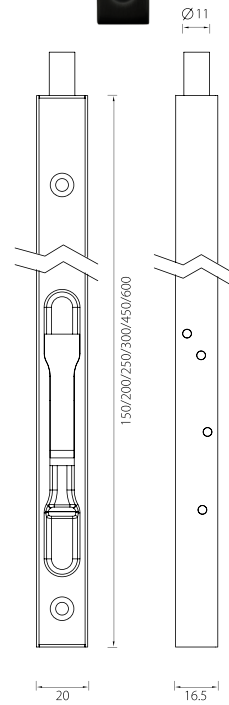

### HB403025-BK

HUACI Hinge 4" x 3" x 2.5mm - Square Corner

\* Dimensions in mm

## Accessories

Door Stop  
**DSS01-BK**

Door Stop  
**DSS02-BK**

Door Guard  
**DGZ01-BK**

Door Bolt  
**DBS01-BK**

Flush Pull  
**FHS06-BK**

Flush Pull  
**FHS04-BK**

Door Viewer  
**DVB01-BK**

### Double Profile Cylinder

Application: Keyed operation from either side (inside or outside).

Item No.	A (30-60mm)	B (30-60mm)
ECS3030-BK	30	30
ECS3035-BK	30	35
ECS3535-BK	35	35
ECS4040-BK	40	40

\*Dimensions in mm

\*Dimensions in mm