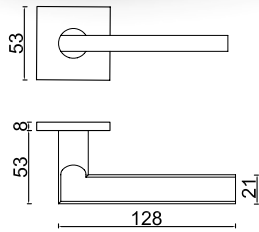

SR10SL243/SL243H-BK