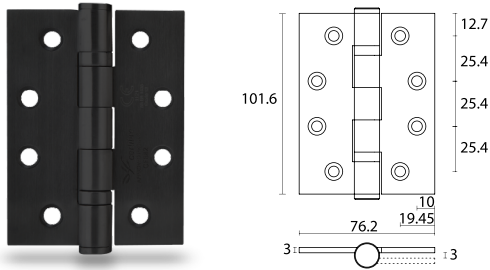

Mortise Hinge HB Series

HB403030-BK

HUACI Hinge 4" x 3" x 3mm - Square Corner