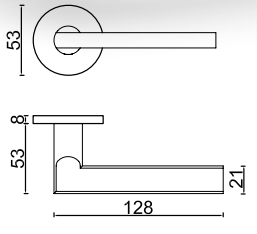

SR11SL243/SL243H-BK