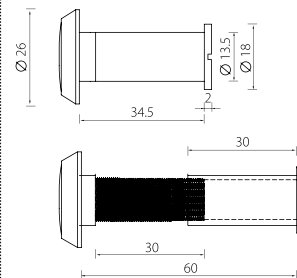

Door Viewer
DVB01-BK