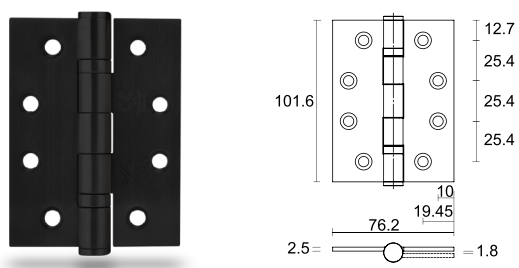

HB403025-BK

HUACI Hinge 4" x 3" x 2.5mm - Square Corner