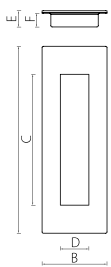

### HB403025-BK

HUACI Hinge 4" x 3" x 2.5mm - Square Corner

\* Dimensions in mm

## Accessories

Door Stop  
**DSS01-BK**

Door Stop  
**DSS02-BK**

Door Guard  
**DGZ01-BK**

Door Bolt  
**DBS01-BK**

Flush Pull  
**FHS06-BK**

Flush Pull  
**FHS04-BK**

Door Viewer  
**DVB01-BK**

### Double Profile Cylinder

Application: Keyed operation from either side (inside or outside).

Item No.	A (30-60mm)	B (30-60mm)
ECS3030-BK	30	30
ECS3035-BK	30	35
ECS3535-BK	35	35
ECS4040-BK	40	40

\*Dimensions in mm

\*Dimensions in mm