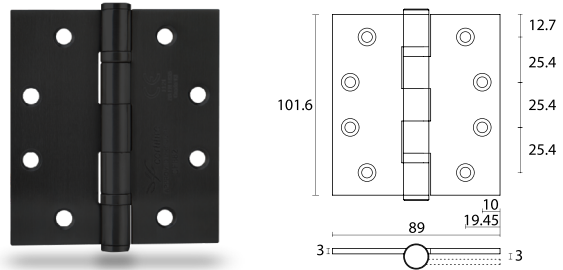

HB403530-BK

HUACI Hinge 4" x 3.5" x 3mm - Square Corner