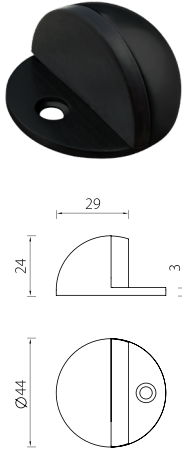

### HB404030-BK

HUACI Hinge 4" x 4" x 3mm - Square Corner

### HB403025-BK

HUACI Hinge 4" x 3" x 2.5mm - Square Corner

\* Dimensions in mm

## Accessories

Door Stop  
**DSS01-BK**

Door Stop  
**DSS02-BK**

Door Guard  
**DGZ01-BK**

Door Bolt  
**DBS01-BK**

Flush Pull  
**FHS06-BK**

Flush Pull  
**FHS04-BK**

Door Viewer  
**DVB01-BK**