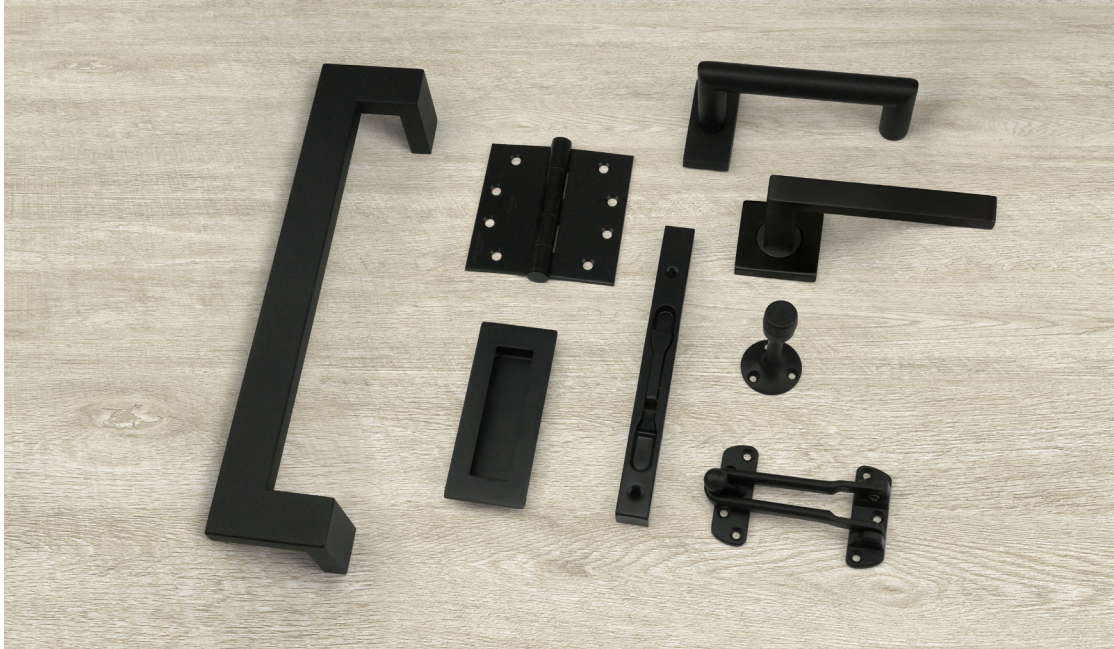

## HUACI Matt Black Finish on Stainless Steel

Architectural Hardware Range

**HUACI Hardware** Matt Black finish is becoming a trendy finish in residential and architectural hardware application. **HUACI Hardware** introduces our Matt Black finish on stainless steel material to offer a balance between the bold and solid **esthetic's** and the durability and strength of the stainless steel material.

**HUACI** offers a suite of hardware products with a unified black finish to compliment most of the door fitting aspects from lever handle, hinge, cylinder, locks and many accessories.

**HUACI** also provides custom hardware in Matt Black finish **for all door handle** and many other architectural finishes in PVD or plated process.

### Double Profile Cylinder with Thumb-turn

Application: Keyed operation from one side (outside) and thumb-turn operated from the other side (inside).

Item No.	A (30-60mm)	B (30-60mm)
ECS3030TK-BK	30	30
ECS3035TK-BK	30	35
ECS3535TK-BK	35	35
ECS4040TK-BK	40	40