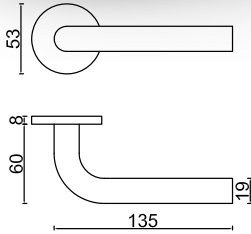

SR11 Door Handle Series

SR11SL101-BK