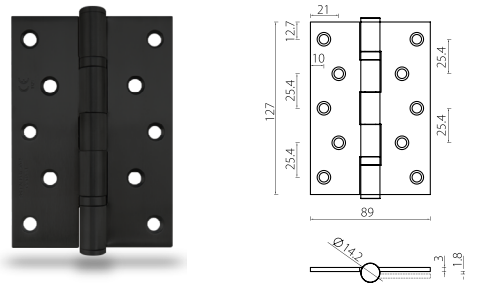

HB503530-BK

HUACI Hinge 5" x 3.5" x 3mm - Square Corner