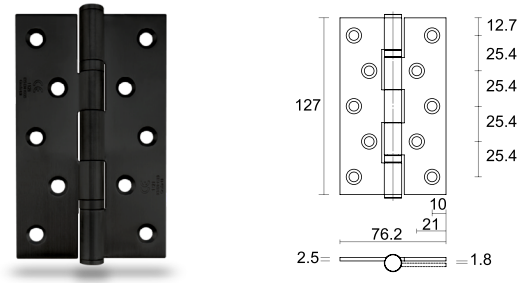

HB503025-BK

HUACI Hinge 5" x 3" x 2.5mm - Square Corner