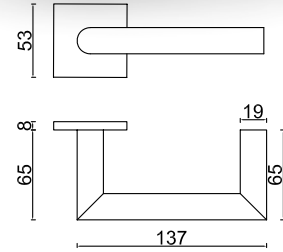

SR10SL109-BK